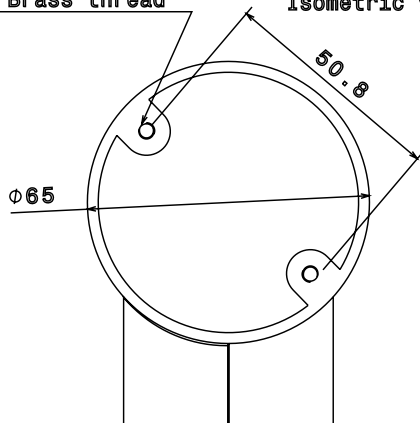

**PRODUCT CODE: PB6B**  
PVC CONDUIT BOX

**DESCRIPTION**

20mm U PVC Conduit Box

**FINISH**

Black

**MATERIAL**

PVC

**PACKAGING**

Packed in qty 20

**ADDITIONAL NOTES**

Manufactured to BS4607 part 1  
Product includes 2 x M4 Brass Inserts

M4 Brass thread      Isometric view

Top view

Front view

Side view